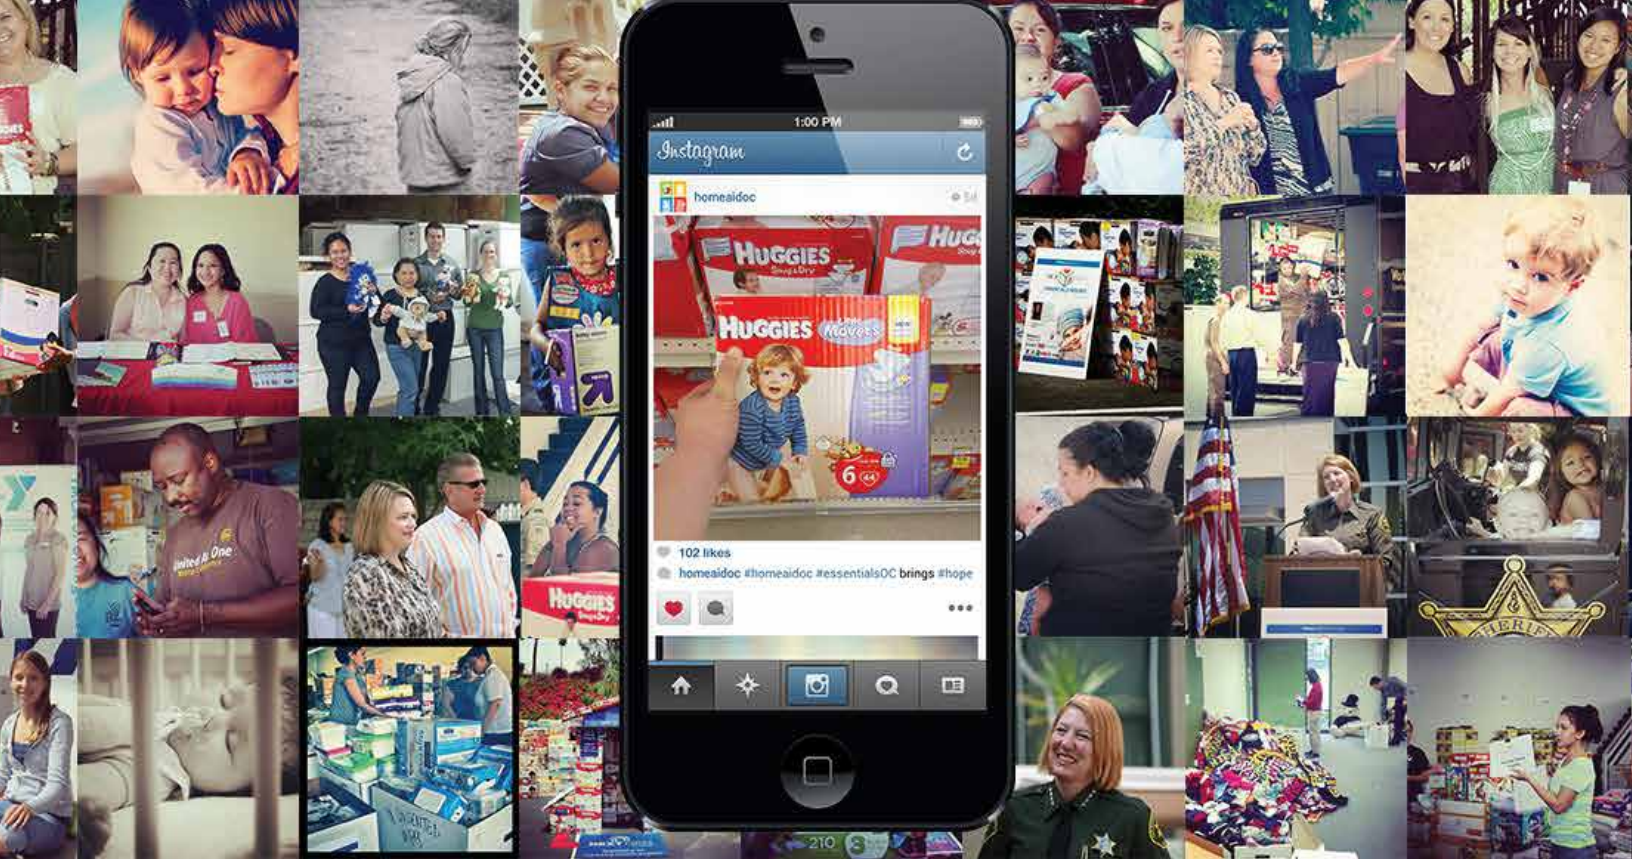

DONATE HERE

HomeAid essentials

A community-wide effort to collect diapers and wipes for **homeless mothers and their children.**

homeaidessentials.org

INSTAGRAM YOUR DONATION #HOMEAIDOC

**HomeAid
essentials**

DROP-OFF LOCATION

DIAPERS

WIPES

#HOMEAIDOC

homeaidessentials.org

Families represent 63% of those living in Orange County shelters and they are in need of basic essential items such as diapers, wipes and food.

To learn more visit:

homeaidessentials.org

Find Your Nearest Drop-off

By using your
Desktop, Tablet, or Smartphone.

homeaidessentials.org

Share **what** you're giving
why you're giving
where you're giving

#HOMEAIDOC