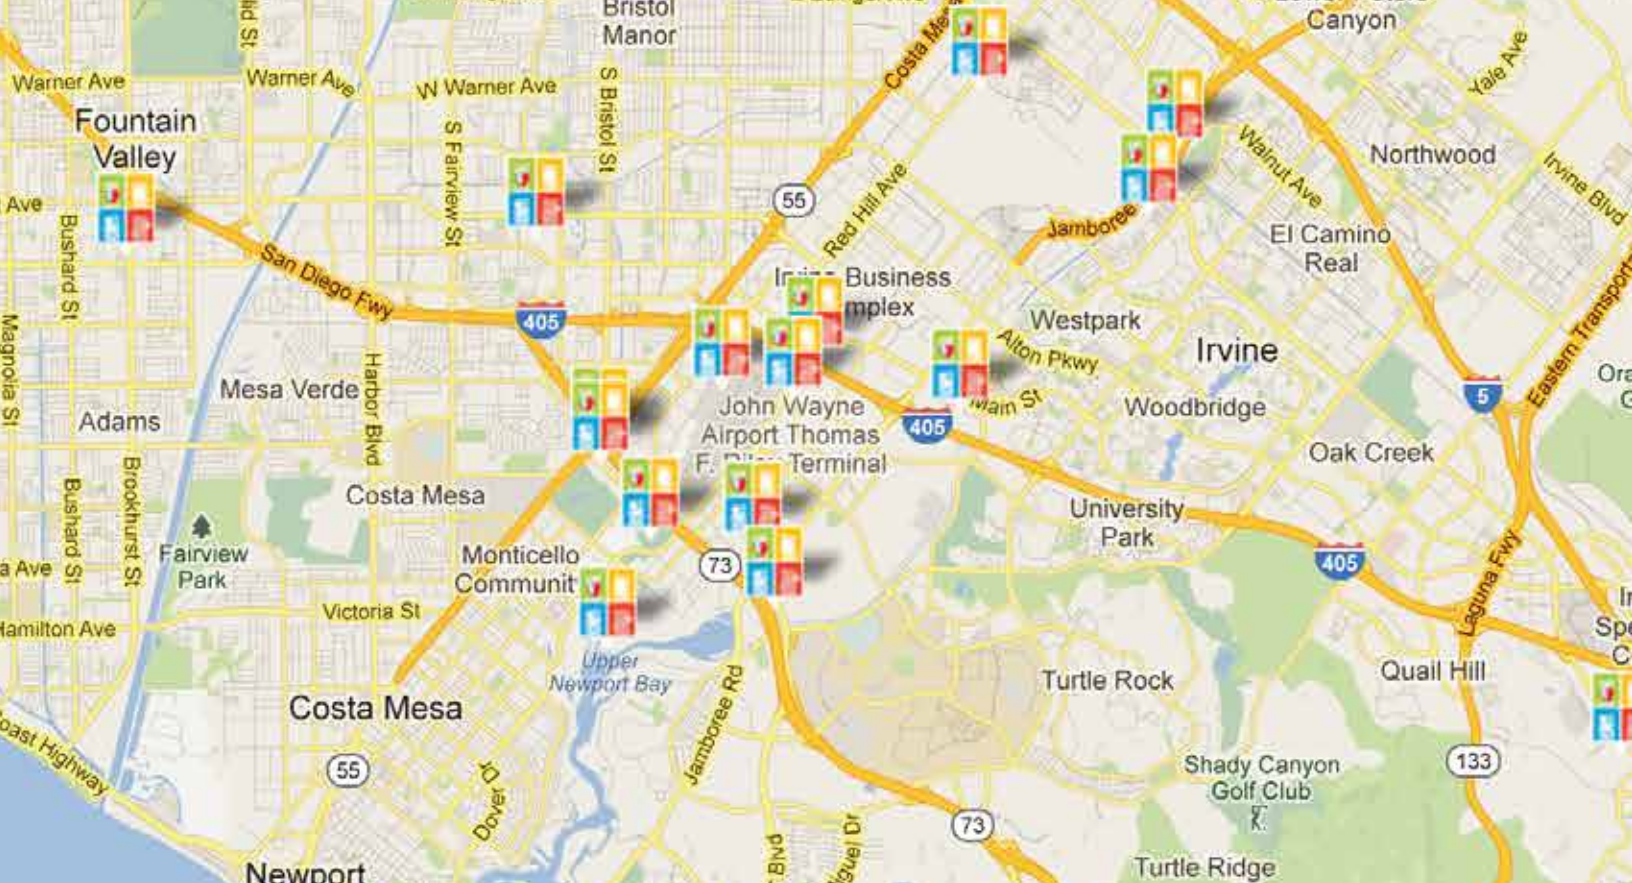

DONATE HERE

HomeAid essentials

A community-wide effort to collect diapers and wipes for **homeless mothers and their children.**

homeaidessentials.org

INSTAGRAM YOUR DONATION #HOMEAIDOC

**HomeAid
essentials**

DROP-OFF LOCATION

DIAPERS

WIPES

#HOMEAIDOC

homeaidessentials.org

Families represent 63% of those living in Orange County shelters and they are in need of basic essential items such as diapers, wipes and food.

To learn more visit:

homeaidessentials.org

Find Your Nearest Drop-off

By using your
Desktop, Tablet, or Smartphone.

homeaidessentials.org

Share **what** you're giving
why you're giving
where you're giving

#HOMEAIDOC

Visit homeaidessentials.org to view your
donation photos.

\$20

**CAN DIAPER A
HOMELESS
INFANT FOR**

8.3 DAYS

Visit homeaidessentials.org to make a donation.

DONATE